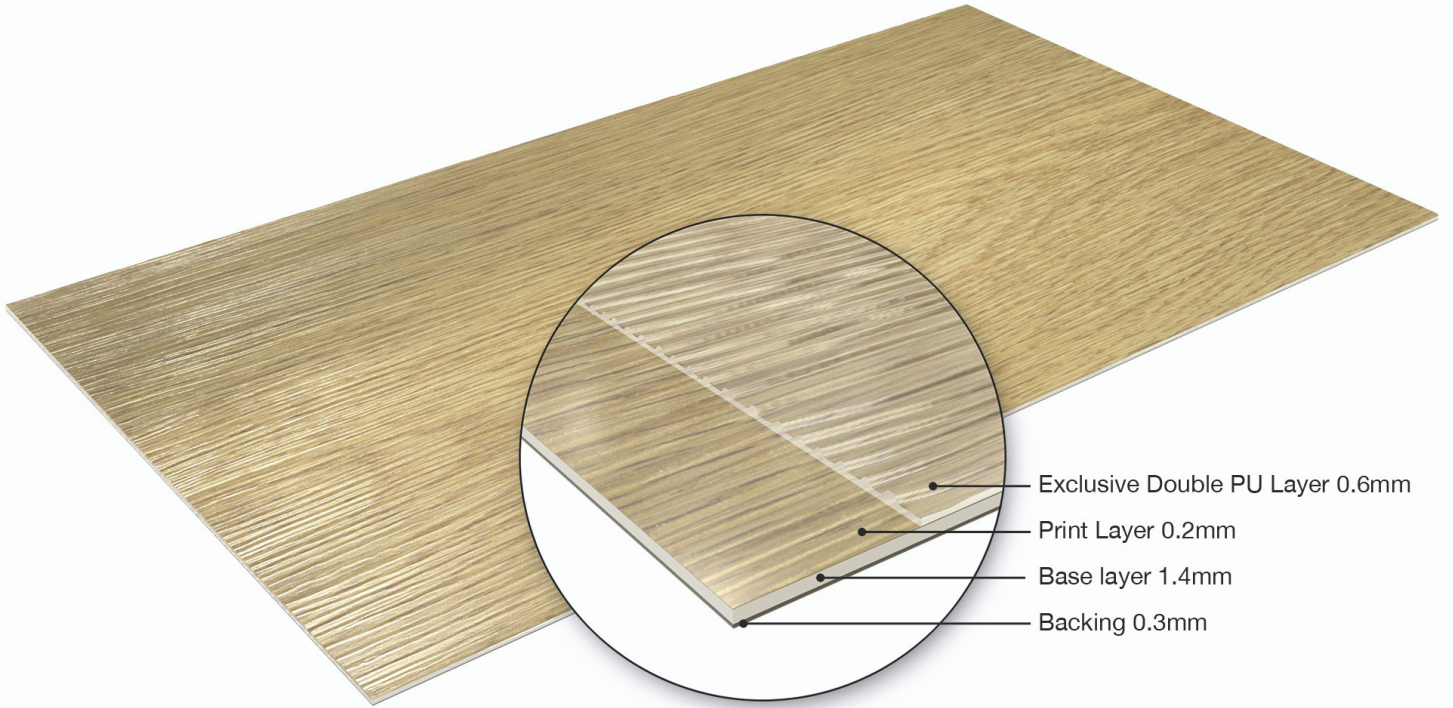

# SPECIFICATION SHEET

**FLOORS FOR PAWS**  
*style & durability*

## M50/ RUBBER/ PLASTICS/ CORK/ LINO/ CARPET TILING/ SHEETING

<b>NAME:</b>	<b>FLOORS FOR PAWS</b>
<b>WEB:</b>	<b>WWW.FLOORSFORPAWS.COM</b>
<b>TEL:</b>	<b>+44 (0)1937 830948</b>
<b>PRODUCT REFERENCE:</b>	<b>FLOORS FOR PAWS, 85 PTV, LUXURY VINYL PLANK</b>
<b>WEAR LAYER:</b>	<b>0.6MM</b>
<b>THICKNESS:</b>	<b>2.5MM</b>
<b>PLANK SIZE:</b>	<b>1200MM X 180MM</b>
<b>COLOUR:</b>	-----
<b>ADHESIVE:</b>	<b>FBALLS F48 PLUS</b>