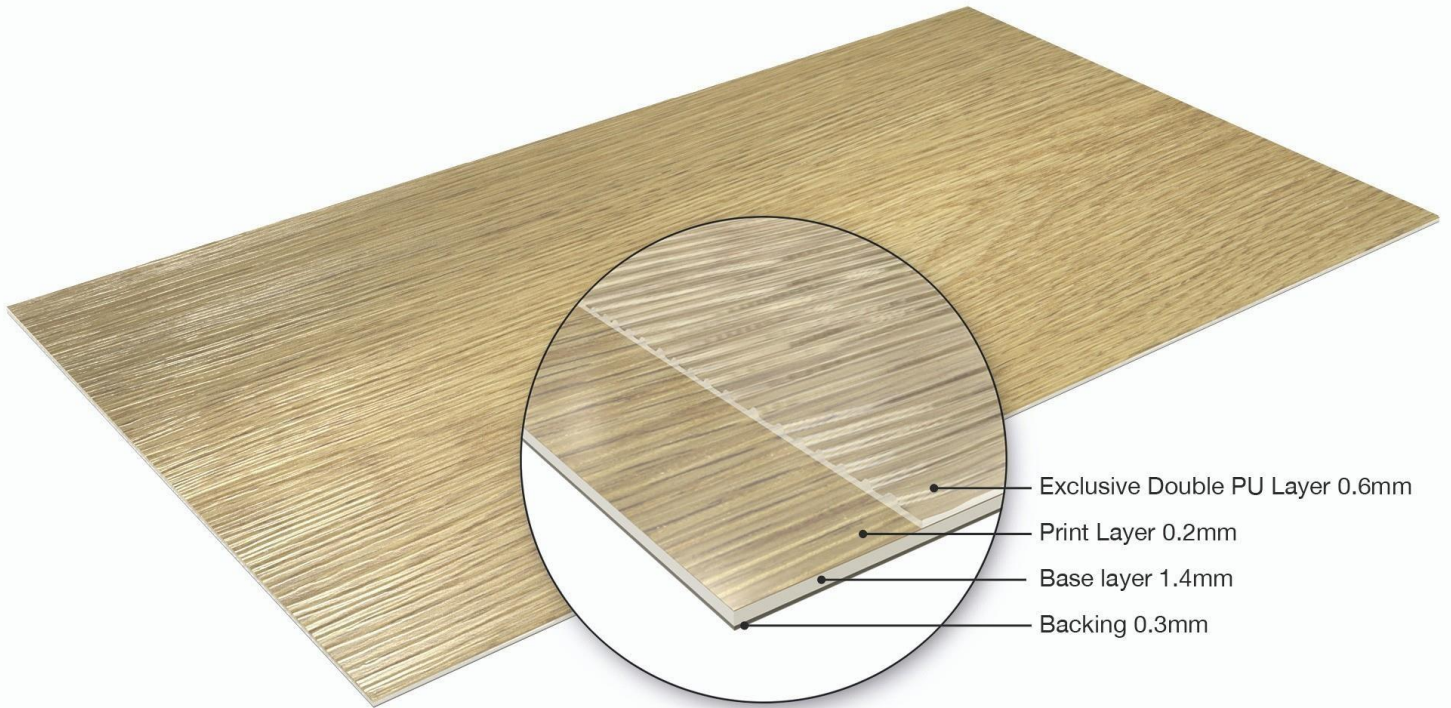

SPECIFICATION SHEET

FLOORS FOR PAWS
style & durability

M50/ RUBBER/ PLASTICS/ CORK/ LINO/ CARPET TILING/ SHEETING

NAME:	FLOORS FOR PAWS
WEB:	WWW.FLOORSFORPAWS.COM
TEL:	+44 (0)1522 300218
PRODUCT REFERENCE:	FLOORS FOR PAWS, 85 PTV, WOOD EFFECT
WEAR LAYER:	0.6MM
THICKNESS:	2.5MM
PLANK SIZE:	1200MM X 180MM
COLOUR:	_____
ADHESIVE:	FBALLS F48 PLUS